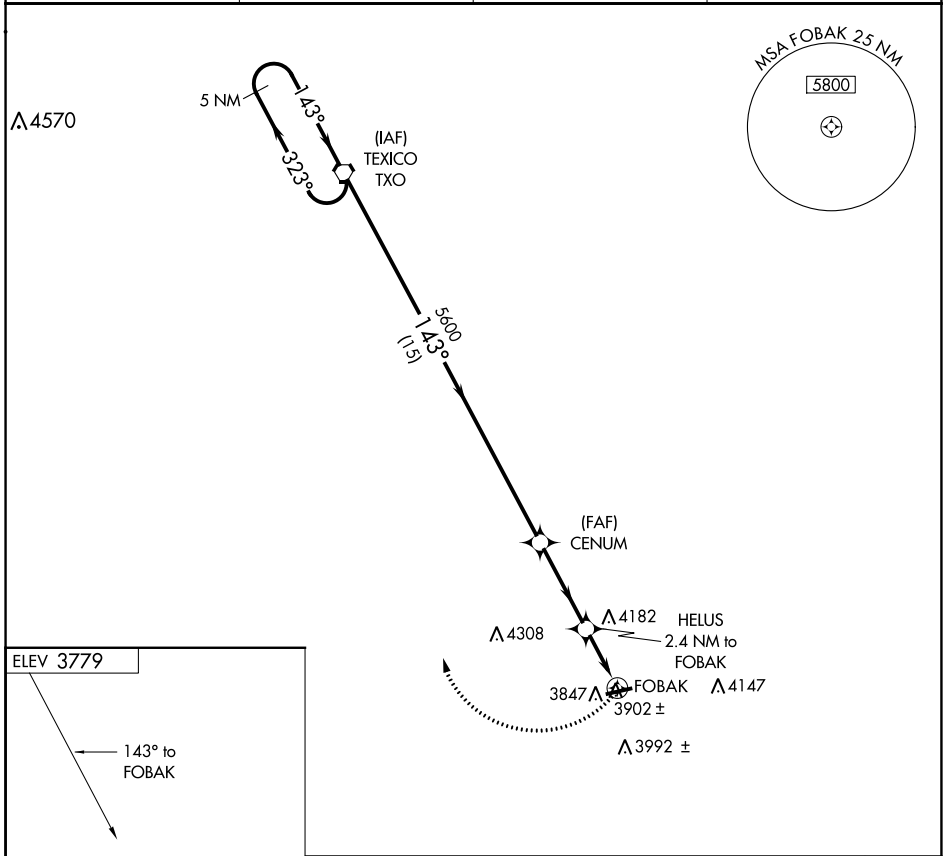

APP CRS 143°	Rwy Idg TDZE Apt Elev	N/A N/A 3779
------------------------	-----------------------------	---

RNAV (GPS)-B

MULESHOE MUNI (2T1)

▲NA Use Clovis Rgnl altimeter setting; when not received use Hereford Muni altimeter setting.		MISSED APPROACH: Climbing right turn to 5800 direct TXO VORTAC and hold.	
CVN AWOS-3PT 135.375	FORT WORTH CENTER 126.45 316.1	CTAF 122.9	122.8 0

	5 NM Holding Pattern	TXO VORTAC	CENUM	HELUS 2.4 NM to FOBAK	FOBAK	5800	TXO
	5800	← 323° → 143°	143°	5600	5200		
		15 NM	3.5 NM	2.4 NM			
CATEGORY	A	B	C	D			
CIRCLING	4360-1 581 (600-1)	4380-1 601 (700-1)	4660-2¾ 881 (900-2¾)	NA			

SC-2, 22 FEB 2024 to 21 MAR 2024

SC-2, 22 FEB 2024 to 21 MAR 2024