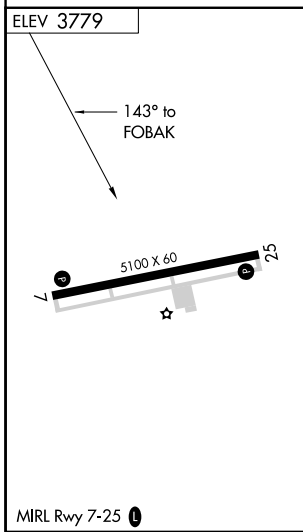

APP CRS 143°	Rwy Idg TDZE Apt Elev	N/A N/A 3779
------------------------	-----------------------------	---

RNAV (GPS)-B

MULESHOE MUNI (2T1)

▲NA Use Clovis Rgnl altimeter setting; when not received use Hereford Muni altimeter setting.		MISSED APPROACH: Climbing right turn to 5800 direct TXO VORTAC and hold.	
CVN AWOS-3PT 135.375	FORT WORTH CENTER 126.45 316.1	CTAF 122.9	122.8 0

	5 NM Holding Pattern	TXO VORTAC	CENUM	HELUS 2.4 NM to FOBAK	FOBAK	5800	TXO
	5800	← 323° → 143°	143°	5600	5200		
		15 NM	3.5 NM	2.4 NM			
CATEGORY	A	B	C	D			
CIRCLING	4360-1 581 (600-1)	4380-1 601 (700-1)	4660-2¾ 881 (900-2¾)	NA			