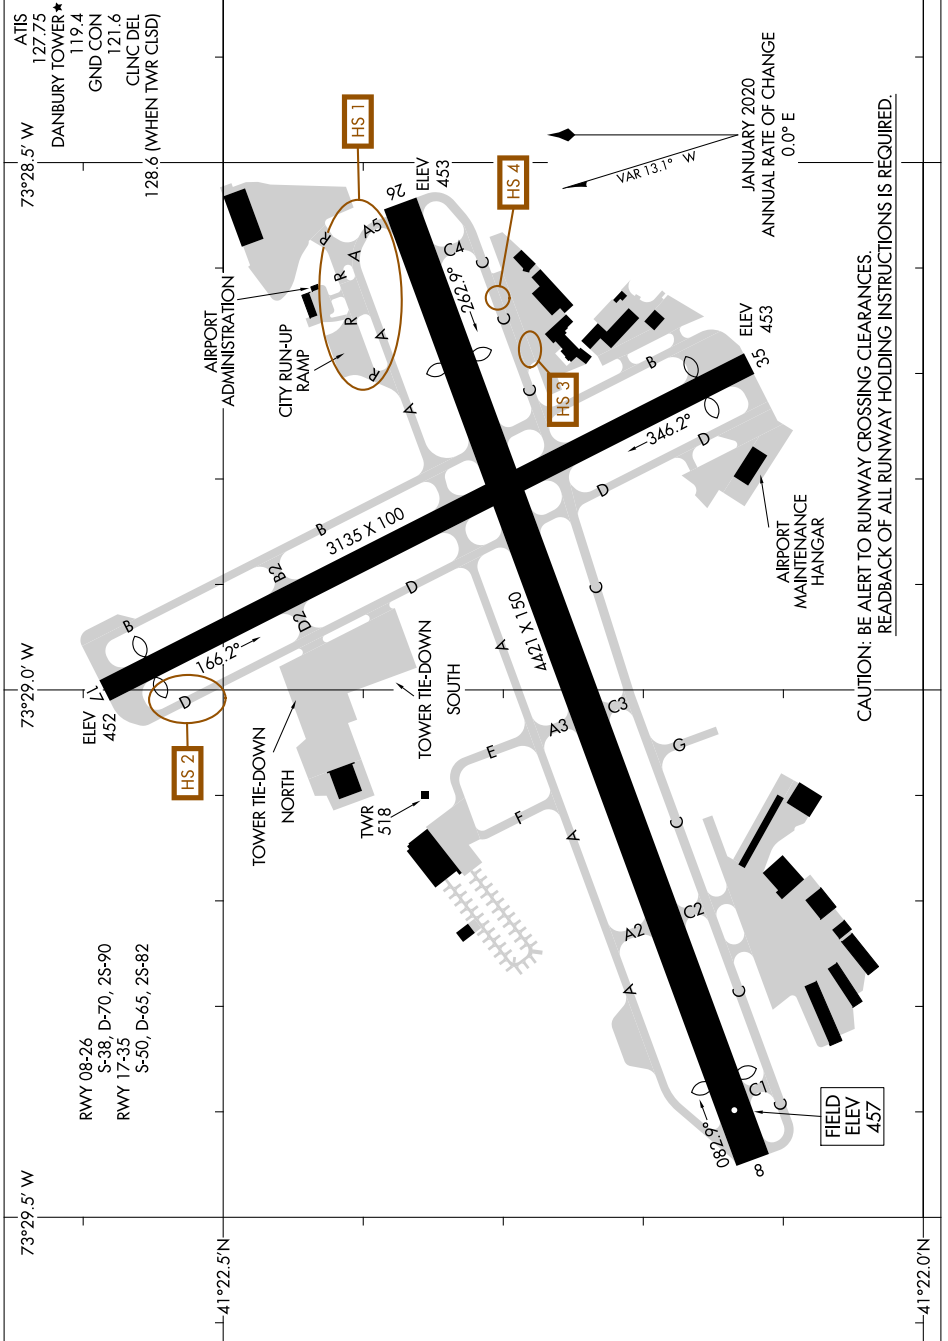

AIRPORT DIAGRAM

AL-5272 (FAA)

DANBURY MUNI (D.X.R.)
DANBURY, CONNECTICUT

NE-1, 22 FEB 2024 to 21 MAR 2024

NE-1, 22 FEB 2024 to 21 MAR 2024

AIRPORT DIAGRAM

DANBURY, CONNECTICUT
DANBURY MUNI (D.X.R.)