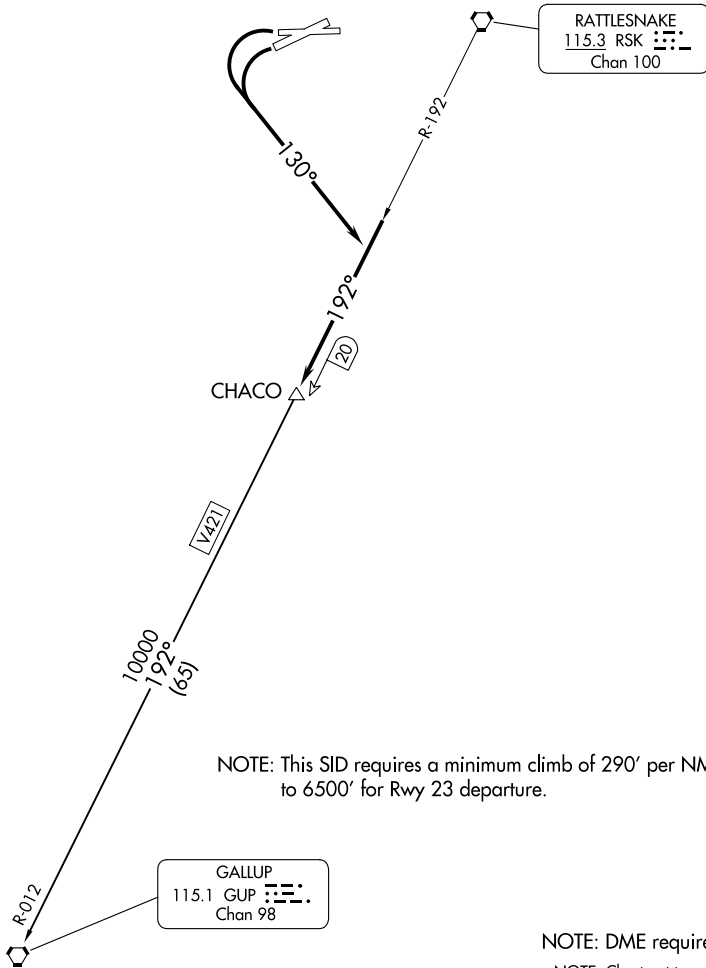

(CHACO1.CHACO) 23334

CHACO ONE DEPARTURE

AL-493 (FAA)

FOUR CORNERS RGNL (F'MIN)
FARMINGTON, NEW MEXICO

ATIS
127.15
GND CON
121.7
FARMINGTON TOWER
118.9 (CTAF) 257.8
DENVER CENTER
118.575 348.7
UNICOM
122.95

SW-1, 22 FEB 2024 to 21 MAR 2024

SW-1, 22 FEB 2024 to 21 MAR 2024

DEPARTURE ROUTE DESCRIPTION

Aircraft departing Runways 23 or 25 turn left heading 130° to intercept RSK R-192 to CHACO. Thence via (assigned route).

GALLUP TRANSITION (CHACO1.GUP): From over CHACO via RSK R-192 and GUP R-012 to GUP VORTAC.

CHACO ONE DEPARTURE

(CHACO1.CHACO) 05DEC96

FARMINGTON, NEW MEXICO
FOUR CORNERS RGNL (F'MIN)