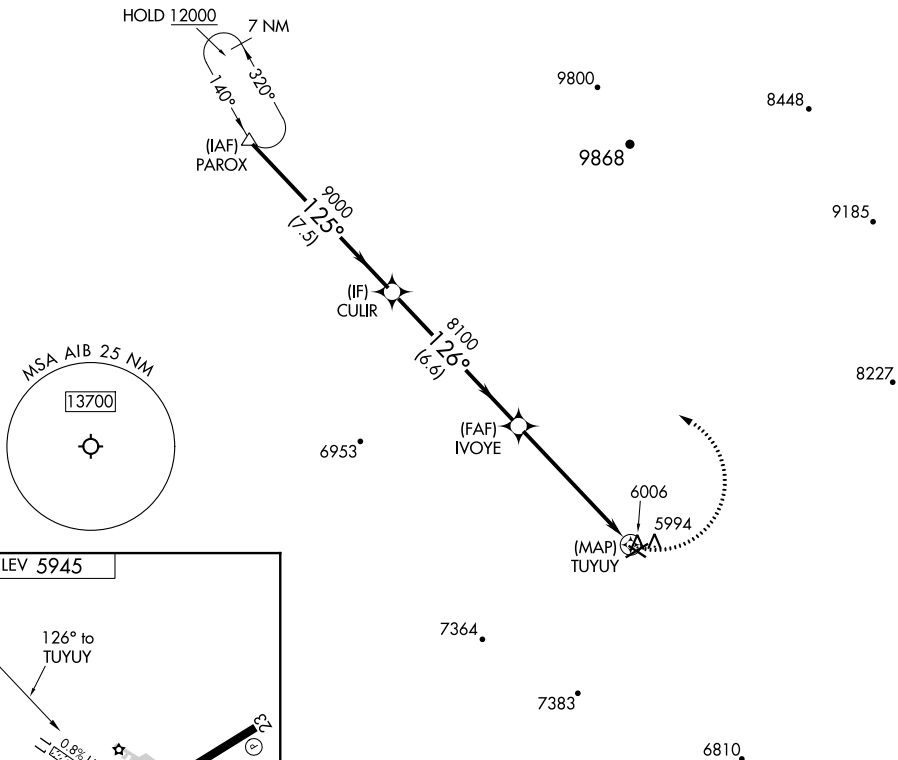

APP CRS 126°	Rwy Idg TDZE Apt Elev	N/A N/A 5945
------------------------	-----------------------------	---

RNAV (GPS)-A

HOPKINS FLD (AIB)

RNP APCH-GPS.	MISSED APPROACH: Climbing left turn to 12000 direct PAROX and hold, continue climb-in-hold to 12000.
<p>⚠ Circling NA to Rwys 11 and 29. Circling Rwy 23 NA at night.</p> <p>⚠ When local altimeter setting not received, procedure NA.</p>	

AWOS-3 132.525	DENVER CENTER 127.1	UNICOM 122.8 (CTAF)
--------------------------	-------------------------------	-------------------------------

All arrivals on V244 descend to 12000 in PAROX holding pattern before departing PAROX.
NoPT for arrival at PAROX on V391 southbound.

CATEGORY	A	B	C	D
ⓐ CIRCLING	6320-1 375 (400-1)	6400-1 455 (500-1)	6800-2½ 855 (900-2½)	NA

SW-1, 22 FEB 2024 to 21 MAR 2024

SW-1, 22 FEB 2024 to 21 MAR 2024