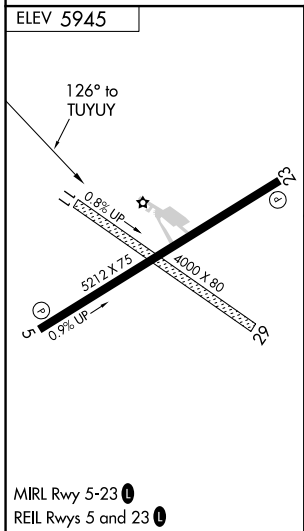

APP CRS 126°	Rwy Idg TDZE Apt Elev	N/A N/A 5945
------------------------	-----------------------------	---

RNAV (GPS)-A

HOPKINS FLD (AIB)

RNP APCH-GPS.	MISSED APPROACH: Climbing left turn to 12000 direct PAROX and hold, continue climb-in-hold to 12000.
<p>⚠ Circling NA to Rwys 11 and 29. Circling Rwy 23 NA at night.</p> <p>⚠ When local altimeter setting not received, procedure NA.</p>	

AWOS-3 132.525	DENVER CENTER 127.1	UNICOM 122.8 (CTAF)
--------------------------	-------------------------------	-------------------------------

All arrivals on V244 descend to 12000 in PAROX holding pattern before departing PAROX.
NoPT for arrival at PAROX on V391 southbound.