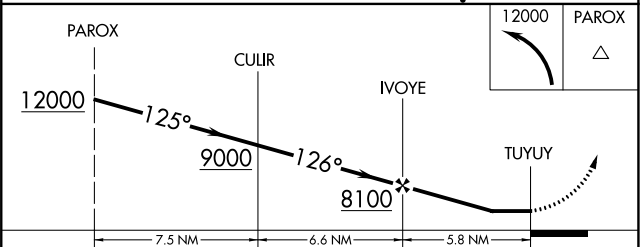

APP CRS 126°	Rwy Idg TDZE Apt Elev	N/A N/A 5945
------------------------	-----------------------------	---

RNAV (GPS)-A

HOPKINS FLD (AIB)

RNP APCH-GPS.	MISSED APPROACH: Climbing left turn to 12000 direct PAROX and hold, continue climb-in-hold to 12000.
<p>⚠ Circling NA to Rwys 11 and 29. Circling Rwy 23 NA at night.</p> <p>⚠ When local altimeter setting not received, procedure NA.</p>	

AWOS-3 132.525	DENVER CENTER 127.1	UNICOM 122.8 (CTAF)
--------------------------	-------------------------------	-------------------------------

All arrivals on V244 descend to 12000 in PAROX holding pattern before departing PAROX.
NoPT for arrival at PAROX on V391 southbound.