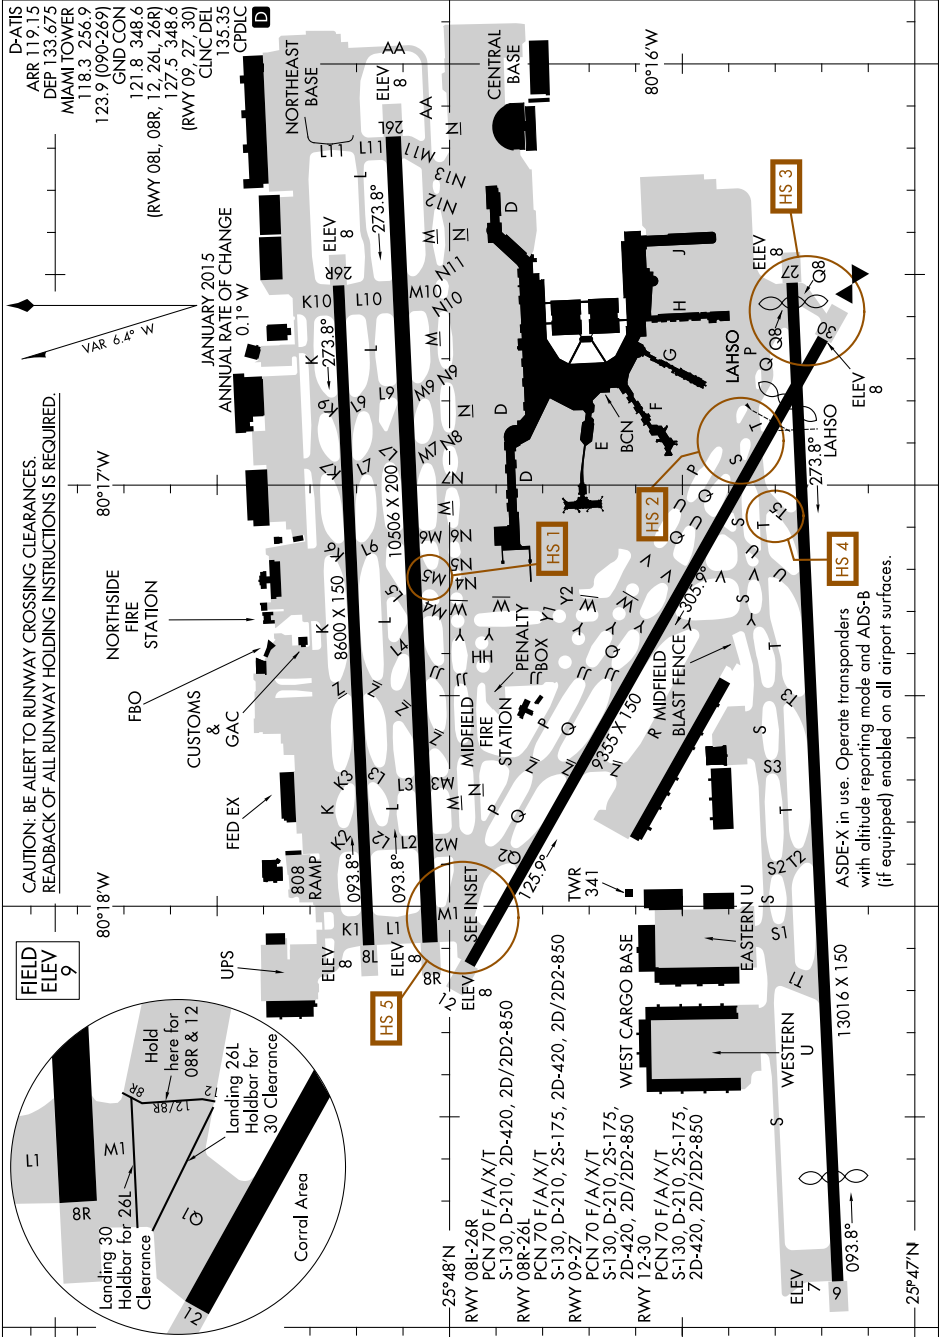

AIRPORT DIAGRAM

AL-257 (FAA)

MIAMI INTL (MIA)
MIAMI, FLORIDA

SE-3, 24 MAY 2018 to 21 JUN 2018

SE-3, 24 MAY 2018 to 21 JUN 2018

AIRPORT DIAGRAM

MIAMI, FLORIDA
MIAMI INTL (MIA)