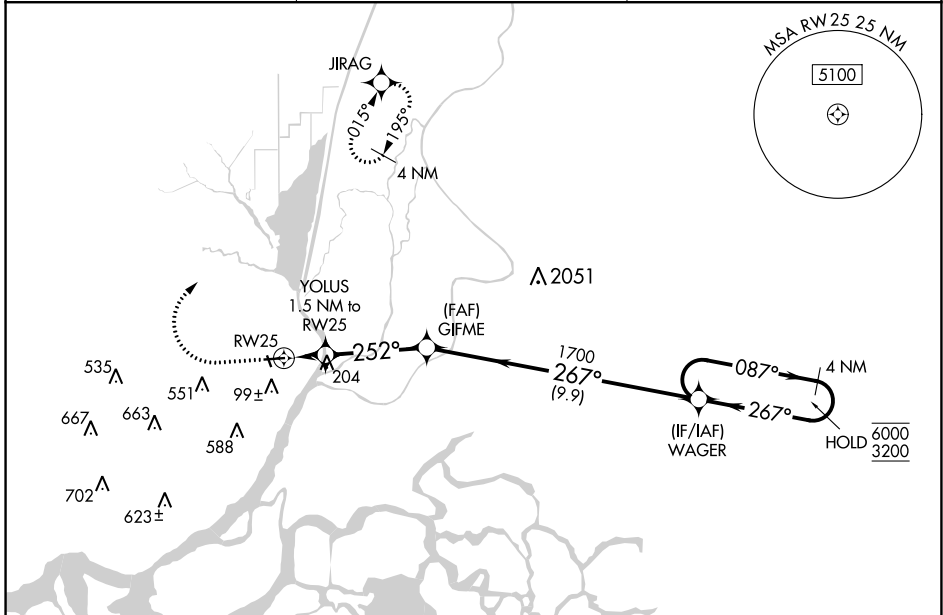

WAAS CH 82325 W25A	APP CRS 252°	Rwy Idg TDZE Apt Elev	4199 23 23

RNAV (GPS) RWY 25

RIO VISTA MUNI (O88)

RNP APCH - GPS.	MISSED APPROACH: Climb to 500 then climbing right turn to 3100 direct JIRAG and hold, continue climb-in-hold to 3100.
V Circling Rwy 33 NA at night. For uncompensated Baro-VNAV systems, LNAV/VNAV NA below -15°C or above 54°C. NA	

AWOS-AV 127.075	TRAVIS APP CON 119.9 257.9	UNICOM 122.725 (CTAF)

ELEV 23	TDZE 23