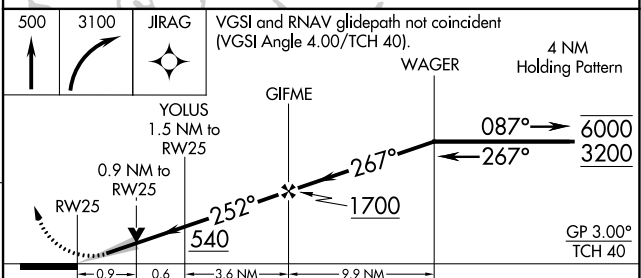

RNAV (GPS) RWY 25

RIO VISTA MUNI (O88)

RNP APCH - GPS.	MISSED APPROACH: Climb to 500 then climbing right turn to 3100 direct JIRAG and hold, continue climb-in-hold to 3100.
<p>V Circling Rwy 33 NA at night. For uncompensated Baro-VNAV systems, LNAV/VNAV NA below -15°C or above 54°C.</p> <p>NA</p>	

AWOS-AV 127.075	TRAVIS APP CON 119.9 257.9	UNICOM 122.725 (CTAF)
---------------------------	--------------------------------------	---------------------------------

ELEV 23	TDZE 23
---------	---------