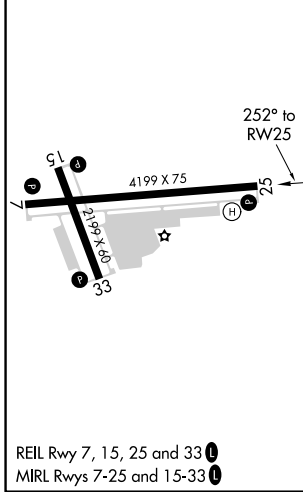

CATEGORY	A	B	C	D
LPV DA	223-3/4	200 (200-3/4)		NA
LNAV/VNAV DA	353-1	330 (400-1)		NA
LNAV MDA	460-1	437 (500-1)	460-1 1/4 437 (500-1 1/4)	NA
C CIRCLING	460-1 437 (500-1)	600-1 577 (600-1)	940-2 3/4 917 (1000-2 3/4)	NA

SW-2, 22 FEB 2024 to 21 MAR 2024

SW-2, 22 FEB 2024 to 21 MAR 2024