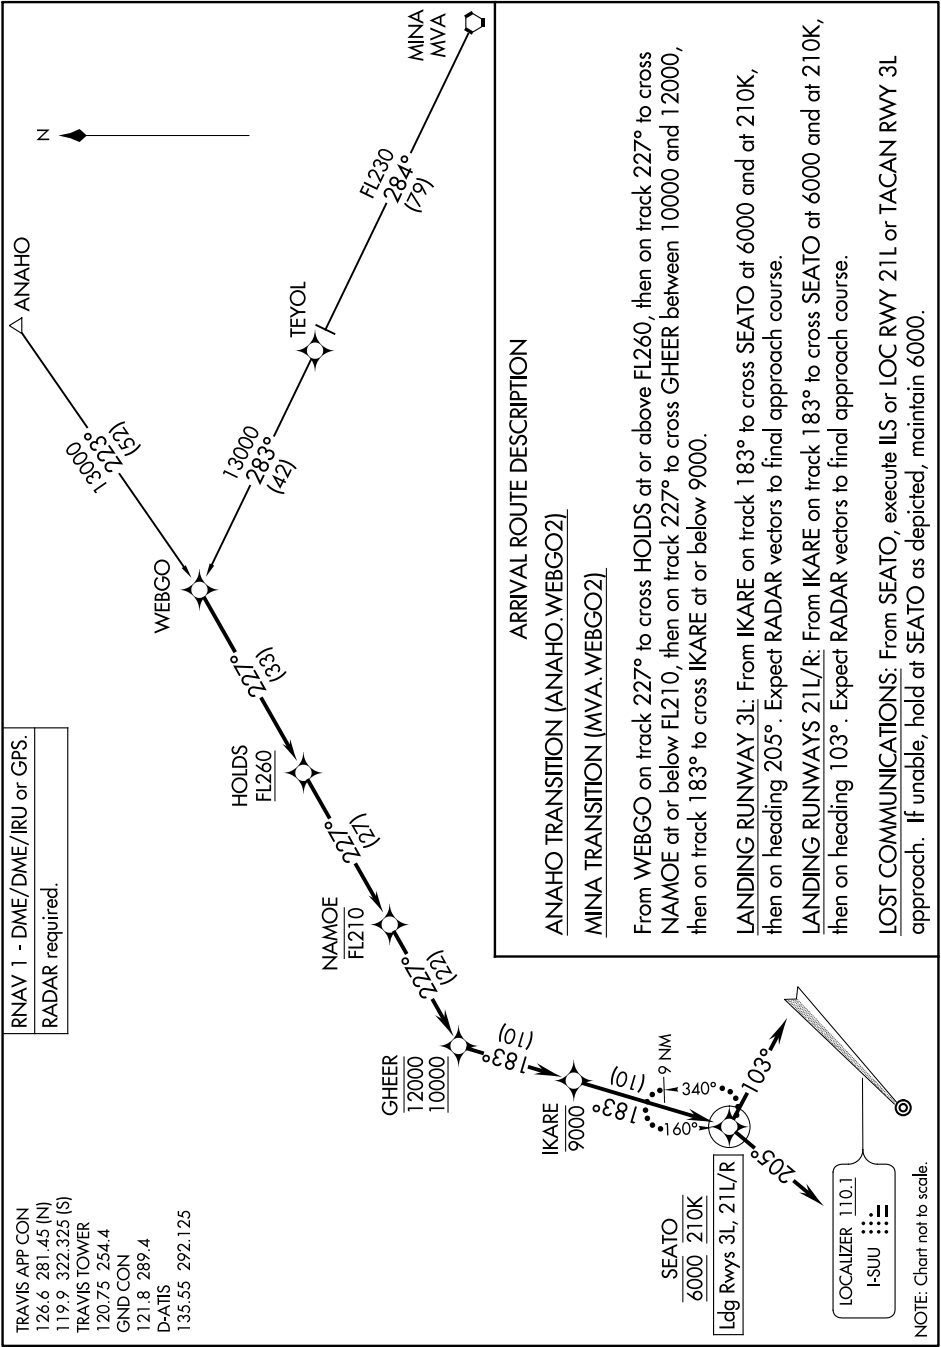

WEBGO TWO ARRIVAL (RNAV)

AL-488 (FAA)

TRAVIS AFB (KSUU)
FAIRFIELD, CALIFORNIA

SW-2, 22 FEB 2024 to 21 MAR 2024

RNAV 1 - DME/DME/IRU or GPS.
RADAR required.

TRAVIS APP CON
126.6 281.45 (N)
119.9 322.325 (S)
TRAVIS TOWER
120.75 254.4
GND CON
121.8 289.4
D-ATIS
135.55 292.125

WEBGO TWO ARRIVAL (RNAV)

FAIRFIELD, CALIFORNIA
TRAVIS AFB (KSUU)

SW-2, 22 FEB 2024 to 21 MAR 2024

NOTE: Chart not to scale.