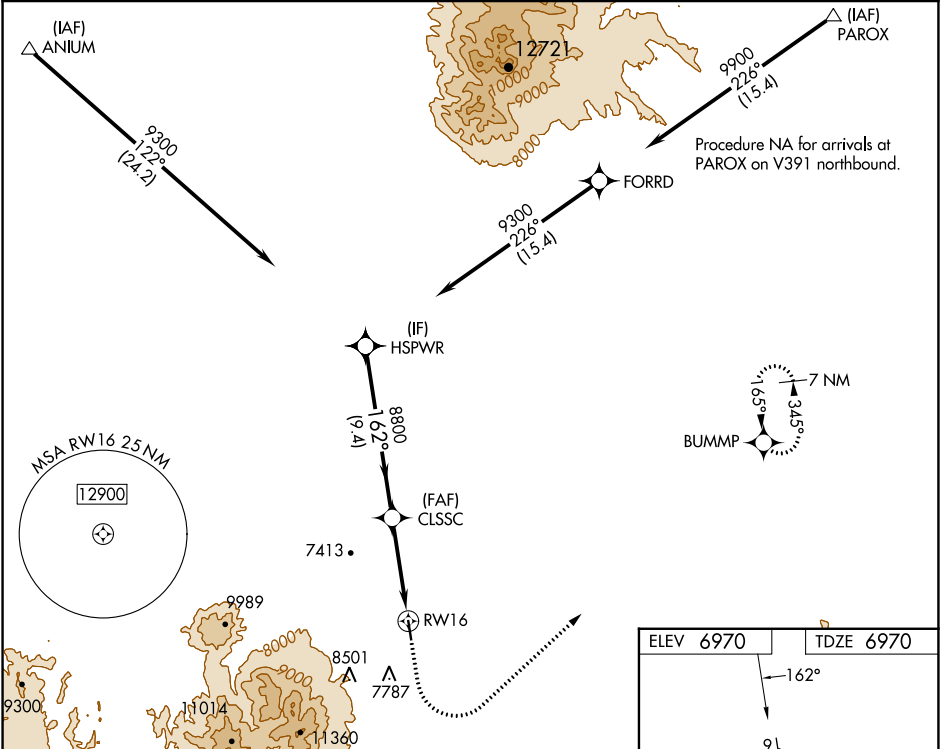

WAAS CH 86246 W16A	APP CRS 162°	Rwy ldg TDZE Apt Elev	5998 6970 6970
--	------------------------	-----------------------------	---

RNAV (GPS) RWY 16

MONTICELLO (U64)

RNP APCH - GPS.	MISSED APPROACH: Climb to 7700 then climbing left turn to 9300 direct BUMMP and hold.
▼ For uncompensated Baro-VNAV systems, LNAV/VNAV NA below -28°C or above 54°C.	

AWOS-3PT 121.025	DENVER CENTER 127.55 256.875	UNICOM 122.8 (CTAF) 0
----------------------------	--	--

CATEGORY	A	B	C	D
LPV DA	7170-1	200 (200-1)		NA
LNAV/VNAV DA	7407-1¼	437 (500-1¼)		NA
LNAV MDA	7660-1	690 (700-1)		NA

SW-4, 22 FEB 2024 to 21 MAR 2024

SW-4, 22 FEB 2024 to 21 MAR 2024