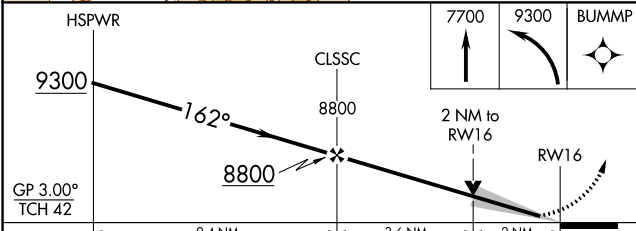

WAAS CH 86246 W16A	APP CRS 162°	Rwy ldg TDZE Apt Elev	5998 6970 6970
--	------------------------	-----------------------------	---

RNAV (GPS) RWY 16

MONTICELLO (U64)

RNP APCH - GPS.	MISSED APPROACH: Climb to 7700 then climbing left turn to 9300 direct BUMMP and hold.
▼ For uncompensated Baro-VNAV systems, LNAV/VNAV NA below -28°C or above 54°C.	

AWOS-3PT 121.025	DENVER CENTER 127.55 256.875	UNICOM 122.8 (CTAF) 0
----------------------------	--	--

CATEGORY	A	B	C	D
LPV DA	7170-1	200 (200-1)		NA
LNAV/VNAV DA	7407-1¼	437 (500-1¼)		NA
LNAV MDA	7660-1	690 (700-1)		NA