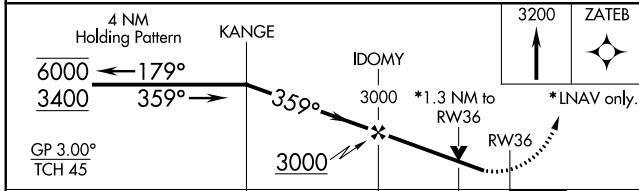

RNAV (GPS) RWY 36

BENTONVILLE MUNI/LOUISE M THADEN FLD (VBT)

RNP APCH.		MISSED APPROACH: Climb to 3200 direct ZATEB and hold.	
AWOS-3PT 134.975	RAZORBACK APP CON ★ 121.0 (WEST) 244.575	CLNC DEL 121.05 263.125	UNICOM 122.975 (CTAF) 0

SC-1, 22 FEB 2024 to 21 MAR 2024

SC-1, 22 FEB 2024 to 21 MAR 2024

ELEV 1298	D TDZE 1298
-----------	--------------------

CATEGORY	A	B	C	D
LPV DA		1548-1	250 (300-1)	
LNAV/VNAV DA		1672-1	374 (400-1)	
LNAV MDA	1780-1	482 (500-1)	1780-1 $\frac{3}{8}$	482 (500-1 $\frac{1}{8}$)
C CIRCLING	1780-1	482 (500-1)	1920-1 $\frac{3}{4}$ 622 (700-1 $\frac{3}{4}$)	1940-2 642 (700-2)